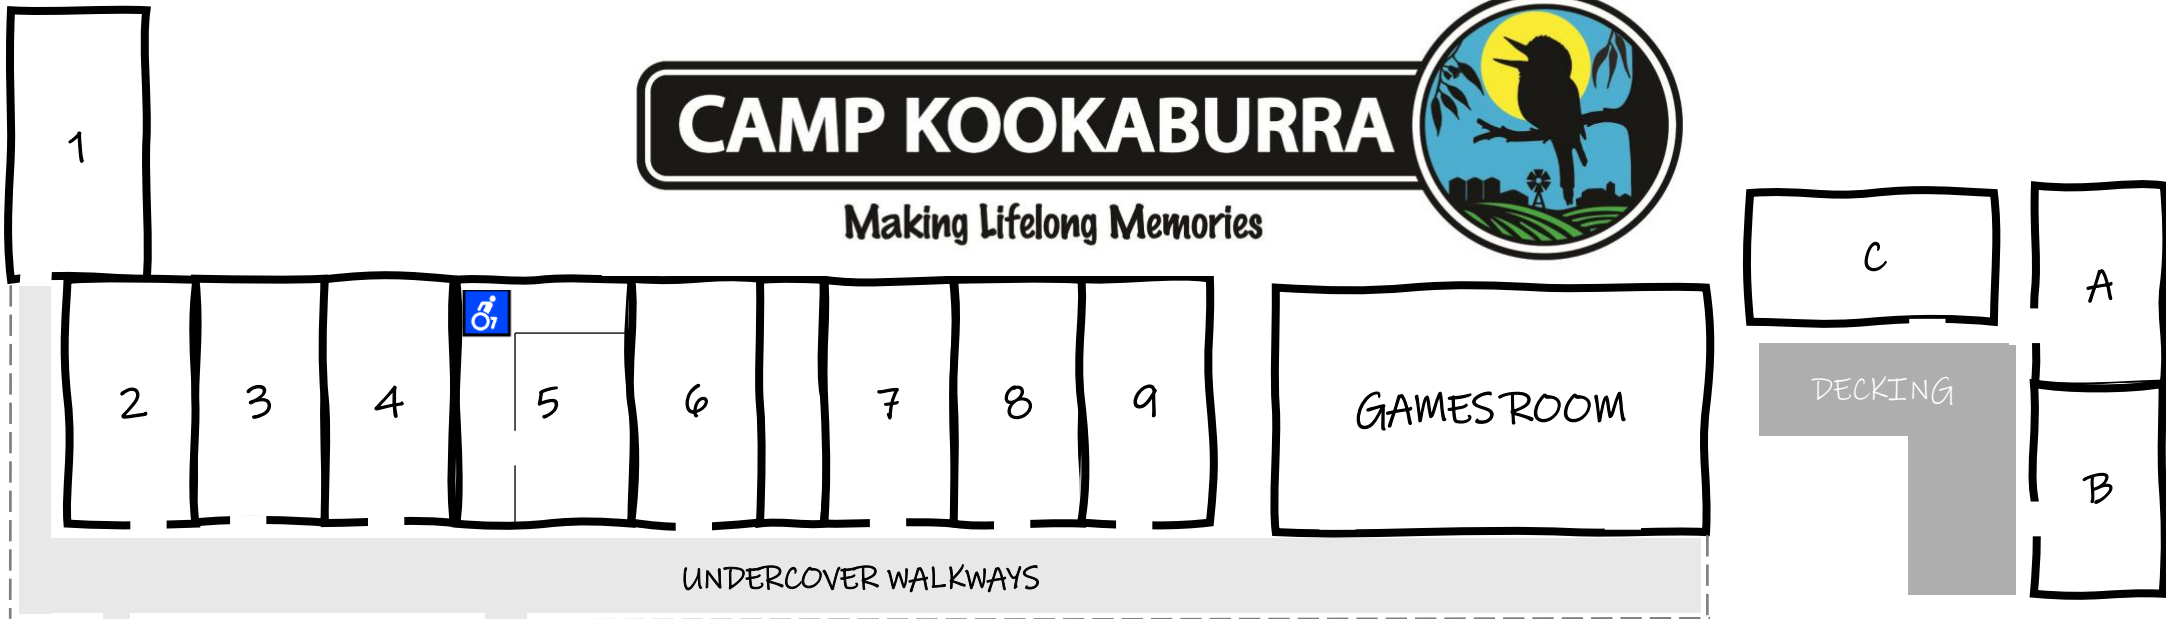

CAMP KOOKABURRA

Making Lifelong Memories

CABINS 1-11 ARE OUR CAMPERS CABINS. EACH ROOM IS FITTED WITH A SPLIT SYSTEM FOR ALL YEAR ROUND COMFORT.

CABIN 5 HAS A SEPARATE ALL ABILITIES, ALL INCLUSIVE TOILET.

CABINS A, B, C ARE STRICTLY OUR TEACHERS/LEADERS CABINS, EACH ROOM IS FITTED WITH A SPLIT SYSTEM FOR ALL YEAR ROUND COMFORT

	1	2	3	4	5	6	7	8	9	10	11	A	B	C
Double Bed	1	1	1	1	1	1	1	1	1					
Single Bed	9	13	11	11	9	9	11	11	11	6	6	3	3	6
Ensuite	✓		✓	✓	✓	✓	✓	✓	✓			✓	✓	✓
Bathroom	✓	✓	✓	✓	✓	✓	✓	✓	✓					

ENTRANCE